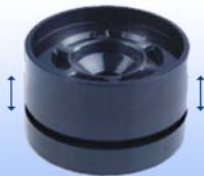

Product Range » Grinders

ELEGANT

CLASSIC

GOURMET

FIXED LID

Adjustable

Pull up on grinder
for coarser grind

Push down on grinder
for finer grind

INLINE ADJUSTABLE

ELEGANT ADJUSTABLE